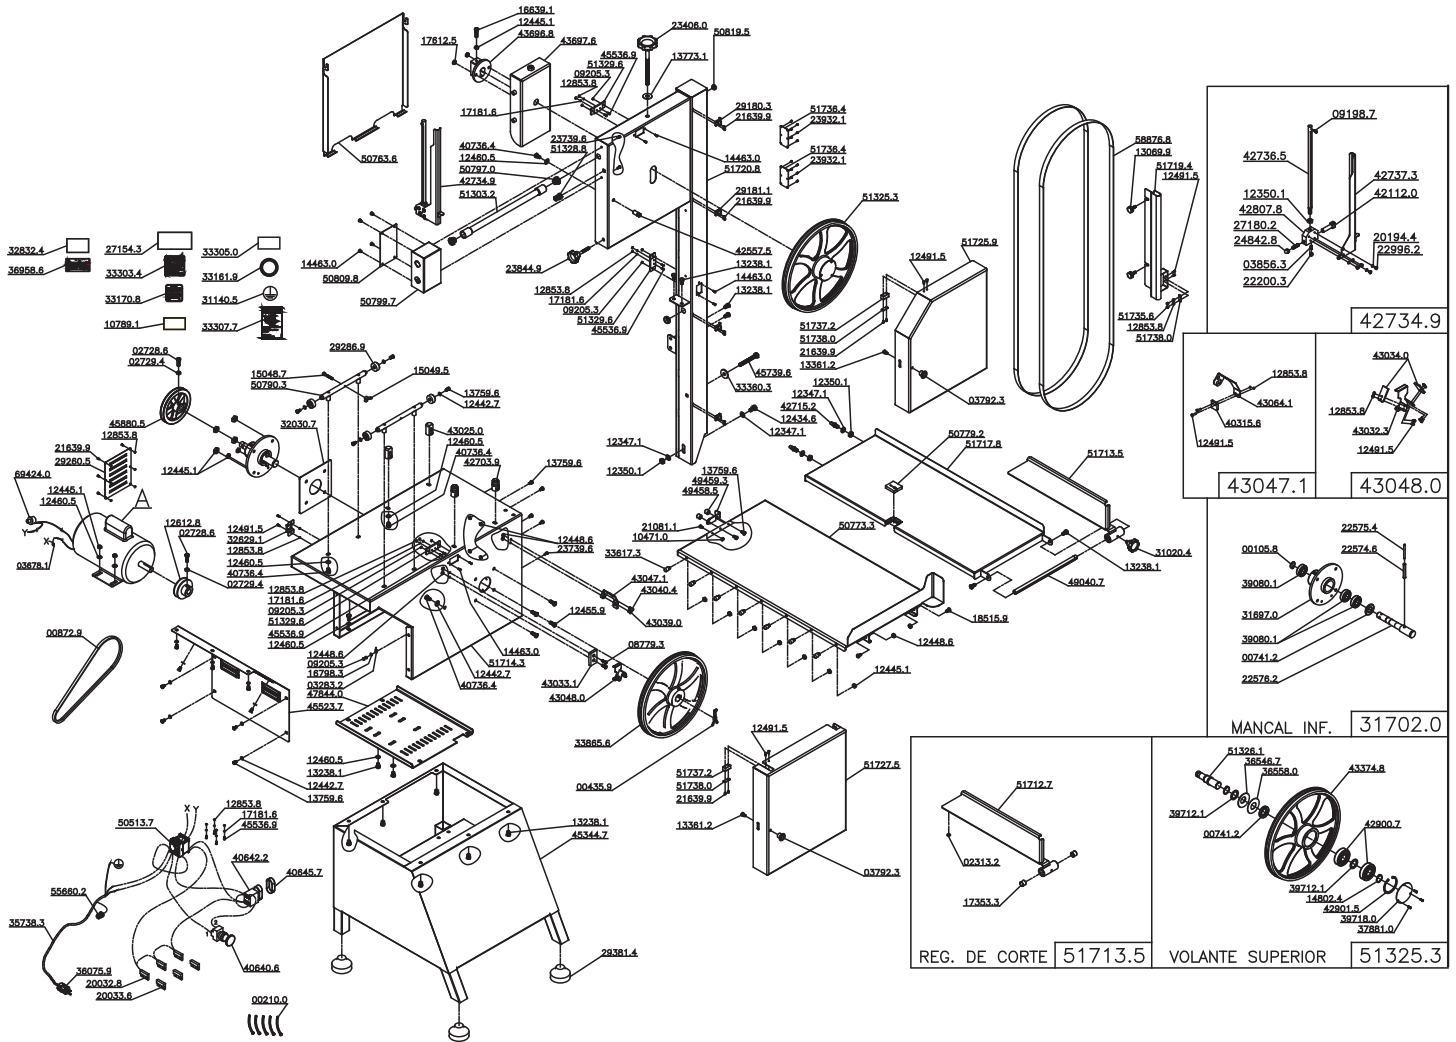

Parts Breakdown

Model BS-BR-2820-SS 20237

Parts Breakdown

Model BS-BR-2820-SS 20237

Item No.	Description	Position	Item No.	Description	Position	Item No.	Description	Position
AF877	Shaft Retainer Ring 20x1.2 DIN 471 for 20237	00105.8	16432	Screw 1/4x1/2 for 20237	13361.2	AF899	Articulating Sheet Big for 20237	29180.3
69355	Helmet K22 (T-50R) (Half) (Comp) for 20237	00210.0	67029	Screw M6x10 DIN 933 Stainless Steel for 20237	13759.6	AF900	Articulating Sheet Small for 20237	29181.1
21836	Clip for 20237	00435.9	AF885	Washer.L 1/2" INOX for 20237	13773.1	AF901	Shutter 25x5x100 for 20237	29260.5
38502	Retainer Di.25xDe.42xL.6 (F.126) 01604BR* for 20237	00741.2	16435	Screw M4x10 for 20237	14463.0	AF902	Sheave for 20237	29286.9
AF989	Belt AX 33 (Goodyear) for 20237	00872.9	AF886	Shaft Retainer Ring 25x1.2 DIN 471 for 20237	14802.4	AF995	Rubber Feet Bor.Red.C/PFS M10x30 D.69x33x48 ALT. for 20237	29381.4
38469	Cover for 20237	02313.2	AF990	Screw M6x40 DIN 912 INOX for 20237	15048.7	AF903	Handle with Stem M8x12mm INOX for 20237	31020.4
38534	PFS M8x25 DIN 933 ZB for 20237	02728.6	AF991	Nut Borb.M6 DIN 315 INOX for 20237	15049.5	67038	Grounded Wire Label for 20237	31140.5
38557	Screw Nut DIN 934 ZB for 20237	02729.4	AF992	Screw M8x30 DIN 933 INOX for 20237	16639.1	AF996	Lower Set (Grey) for 20237	31697.0
66186	Term. Pre-Isol.AN-2434 for 20237	03283.2	30048	Washer L.A4.3 for 20237	16798.3	AF997	Complete Lower Set for 20237	31702.0
27696	Nylon Cover CN 4478 for 20237	03678.1	38045	Washer L.A3.2 DIN 125 Stainless Steel for 20237	17181.6	AF998	Set Support Sheet for 20237	32030.7
38464	Door Knob for 20237	03792.3	AF888	Bushing Dry-Met 15x17x15 1TFP015017015 RK for 20237	17353.3	AF905	Thermal Protector Protection for 20237	32629.1
78587	PFS M6x16 DIN 916 FOSF. for 20237	03856.3	AF993	Nut M8 DIN 985 ZB for 20237	17612.5	67040	Instruction Manual Label for 20237	32832.4
27702	PFS M6x20 DIN 965 INOX for 20237	08779.3	AF994	Screw M6x10 DIN 7985 INOX for 20237	18515.9	AF906	Thermal Protector Label Ingles for 20237	33161.9
AF878	Screw M4x10 DIN 912 INOX for 20237	09198.7	AF889	Reed Switch NA Importado for 20237	20032.8	AF907	Attention Ear Wire Label Ingles/Frances for 20237	33170.8
38404	Nut M4 DIN 934 for 20237	09205.3	38096	Encapsulated Magnet for 20237	20033.6	AF908	Attention Warning Label I/F for 20237	33303.4
38055	Nut M5 DIN 934 Stainless Steel for 20237	10471.0	38087	Washer L.A5.3 DIN 125 INOX for 20237	20194.4	AF909	Attention 110/220/380V Certificate Label for 20237	33305.0
AF879	Emergency Label ESP./INGL./PORT. for 20237	10789.1	27711	Screw M5x10 DIN 933 Stainless Steel for 20237	21081.1	AF910	Warning Label INGL./FRANC. for 20237	33307.7
38207	Washer.L.A10.5 DIN 125 Stainless Steel for 20237	12347.1	38613	PFS M3x6 DIN 7985 INOX for 20237	21639.9	AF999	Washer Diam.30xDiam.8.5 for 20237	33360.3
38489	Nut M10 DIN 934 Stainless Steel for 20237	12350.1	AF890	Nut M6 DIN 1587 INOX for 20237	22200.3	AF911	Moveable Table Drag Pin for 20237	33617.3
AF880	Screw M10x20 DIN 933 INOX for 20237	12434.6	AF891	Elastic Pin.8x60 DIN 1481 for 20237	22574.6	AG000	Wheel INF.350 (VERNIZ) for 20237	33865.6
16419	Washer L.A6 4 125 INOX for 20237	12442.7	AF892	Elastic Pin.5x60 DIN 1481 for 20237	22575.4	AE579	CB.3x2.1mm2 SJX2M Certif. for 20237	35738.3
16421	Screw Nut M8 934 INOX for 20237	12445.1	AF893	Lower Tree SKLG for 20237	22576.2	AF914	Plug Americano Cert.20A 250V (1x991) for 20237	36075.9
38281	Screw Nut M6 DIN934 INOX for 20237	12448.6	38593	Screw M5x6 DIN 84 Stainless Steel for 20237	22996.2	AF916	V-Ring 55xDI.24x8 for 20237	36546.7
16422	Screw M8x20 DIN 933 Stainless Steel for 20237	12455.9	AF894	Handle with Hoop M12x160mm for 20237	23406.0	AF917	Upper Wheel Washer for 20237	36558.0
16423	Washer L.A8.4 Stainless Steel for 20237	12460.5	67033	Screw M4x10 DIN 933 Stainless Steel for 20237	23739.6	AF920	Etiqu.ETL Listed for 20237	36958.6
38282	Screw M3x10 DIN 84 Stainless Steel for 20237	12491.5	AF895	Handle with Hoop M8x55mm INOX for 20237	23844.9	AF923	Screw M3x8 DIN 965 INOX for 20237	37881.0
AF882	Moving Pulley SK (Primer) for 20237	12612.8	38412	PFS M4x5 DIN 7985 INOX for 20237	23932.1	AF924	Bearing 6004 Z DIN 625 NSK/TK Di.20xDe.42xL.12 for 20237	39080.1
38044	Nut M3 DIN 934 Stainless Steel for 20237	12853.8	AF896	Nut M8 DIN 1587 DIREITA LATAO NIQUELADO for 20237	24842.8	AG001	Spacer 3.0mm for 20237	39712.1
AF883	Fluted Handle M6x15mm INOX for 20237	13069.9	27720	Omcan Logo (Machines) for 20237	27154.3	AF925	Wheels Lid for 20237	39718.0
38086	Screw M8x16 DIN 933 Stainless Steel for 20237	13238.1	AF898	Screw M8x40 DIN 916 FOSF. for 20237	27180.2	AF926	Wheel Scrapper Peg for 20237	40315.6